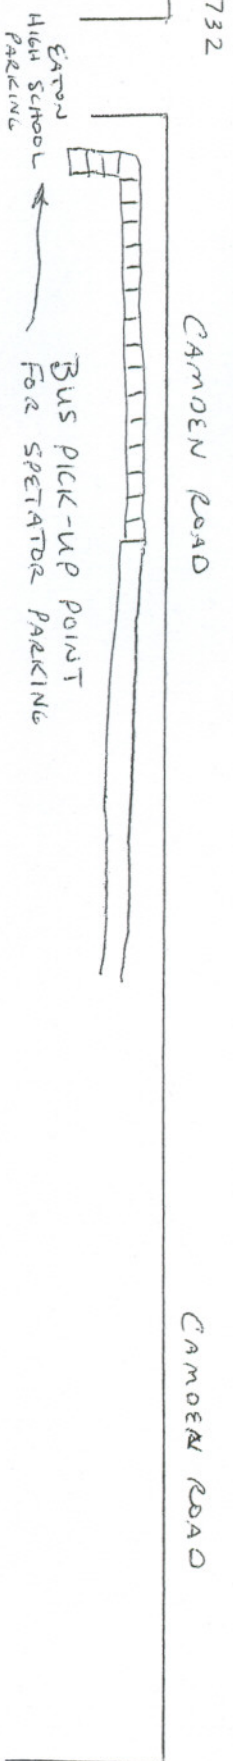

-70 732

Eaton High School Cross Country Fort St. Clair Park Eaton - Ohio

Specific race day information:

- 1.) Registration - packet pick-up
- 2.) bus parking
- 3.) team camp areas
- 4.) team drop-off / pick-up area
- 5.) handicap / elderly parking

- HANDICAP/ELDERLY PARKING
- BUS PARKING
- TEAM AREAS
- REGISTRATION - PACKET PICK-UP
- TEAM DROP-OFF / PICK-UP