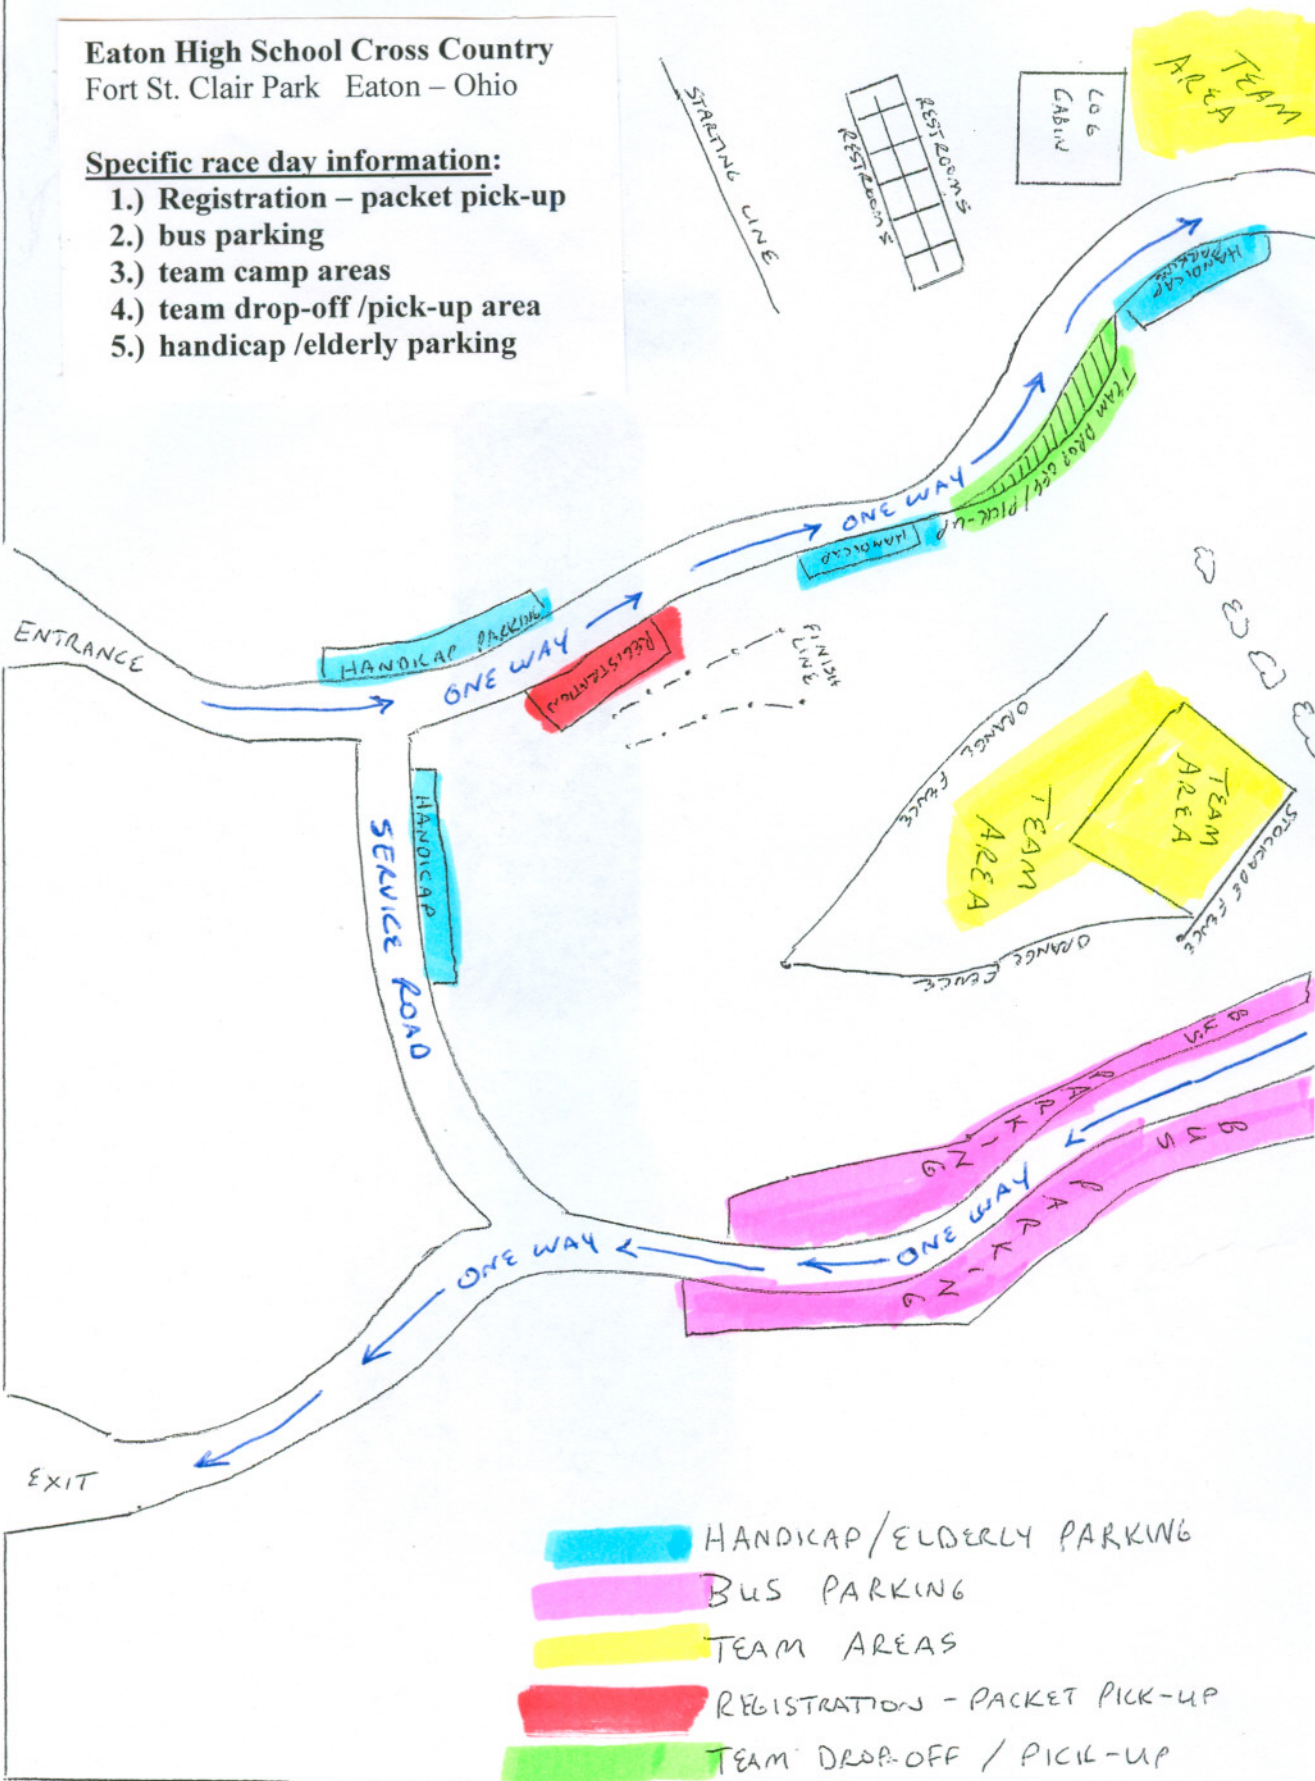

-70 732

Eaton High School Cross Country Fort St. Clair Park Eaton - Ohio

Specific race day information:

- 1.) Registration - packet pick-up
- 2.) bus parking
- 3.) team camp areas
- 4.) team drop-off / pick-up area
- 5.) handicap / elderly parking

- HANDICAP/ELDERLY PARKING
- BUS PARKING
- TEAM AREAS
- REGISTRATION - PACKET PICK-UP
- TEAM DROP-OFF / PICK-UP